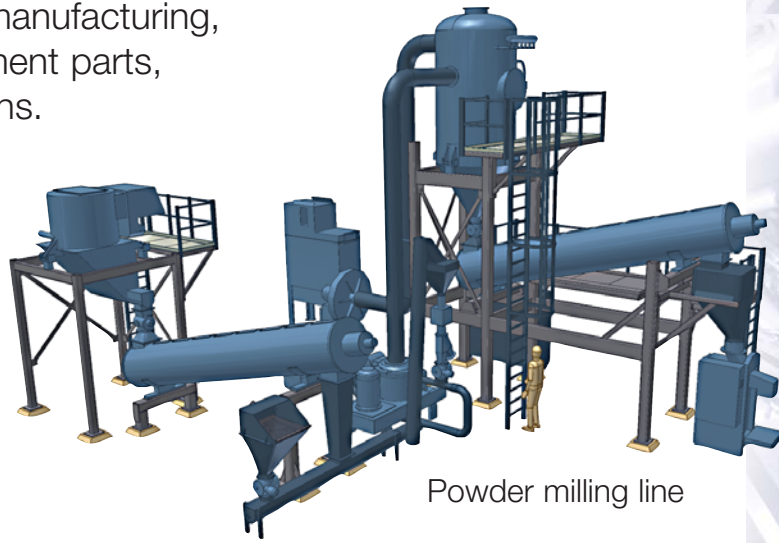

Primary subjects:

- Cocoa butter presses and related equipment: cake conveyors, cake kibblers, hydraulic units, cocoa liquor preheaters/homogenizers, butter weighing systems and liquor pumps.
- Powder grinding and classifier systems.
- Tempering/cooling systems for kibbled cocoa cake, powder, liquor and butter.
- Cocoa butter filtration systems.
- Spare parts for the above mentioned systems.
- Installation, integration and renovation of complete cocoa processing lines, including transport systems.

Various spare parts in stock

Product examples

Machine design and manufacturing,
upgrade and replacement parts,
or complete installations.

Below from L to R:
Hydraulic unit
Press pot+counterpot
Liquor preheating system